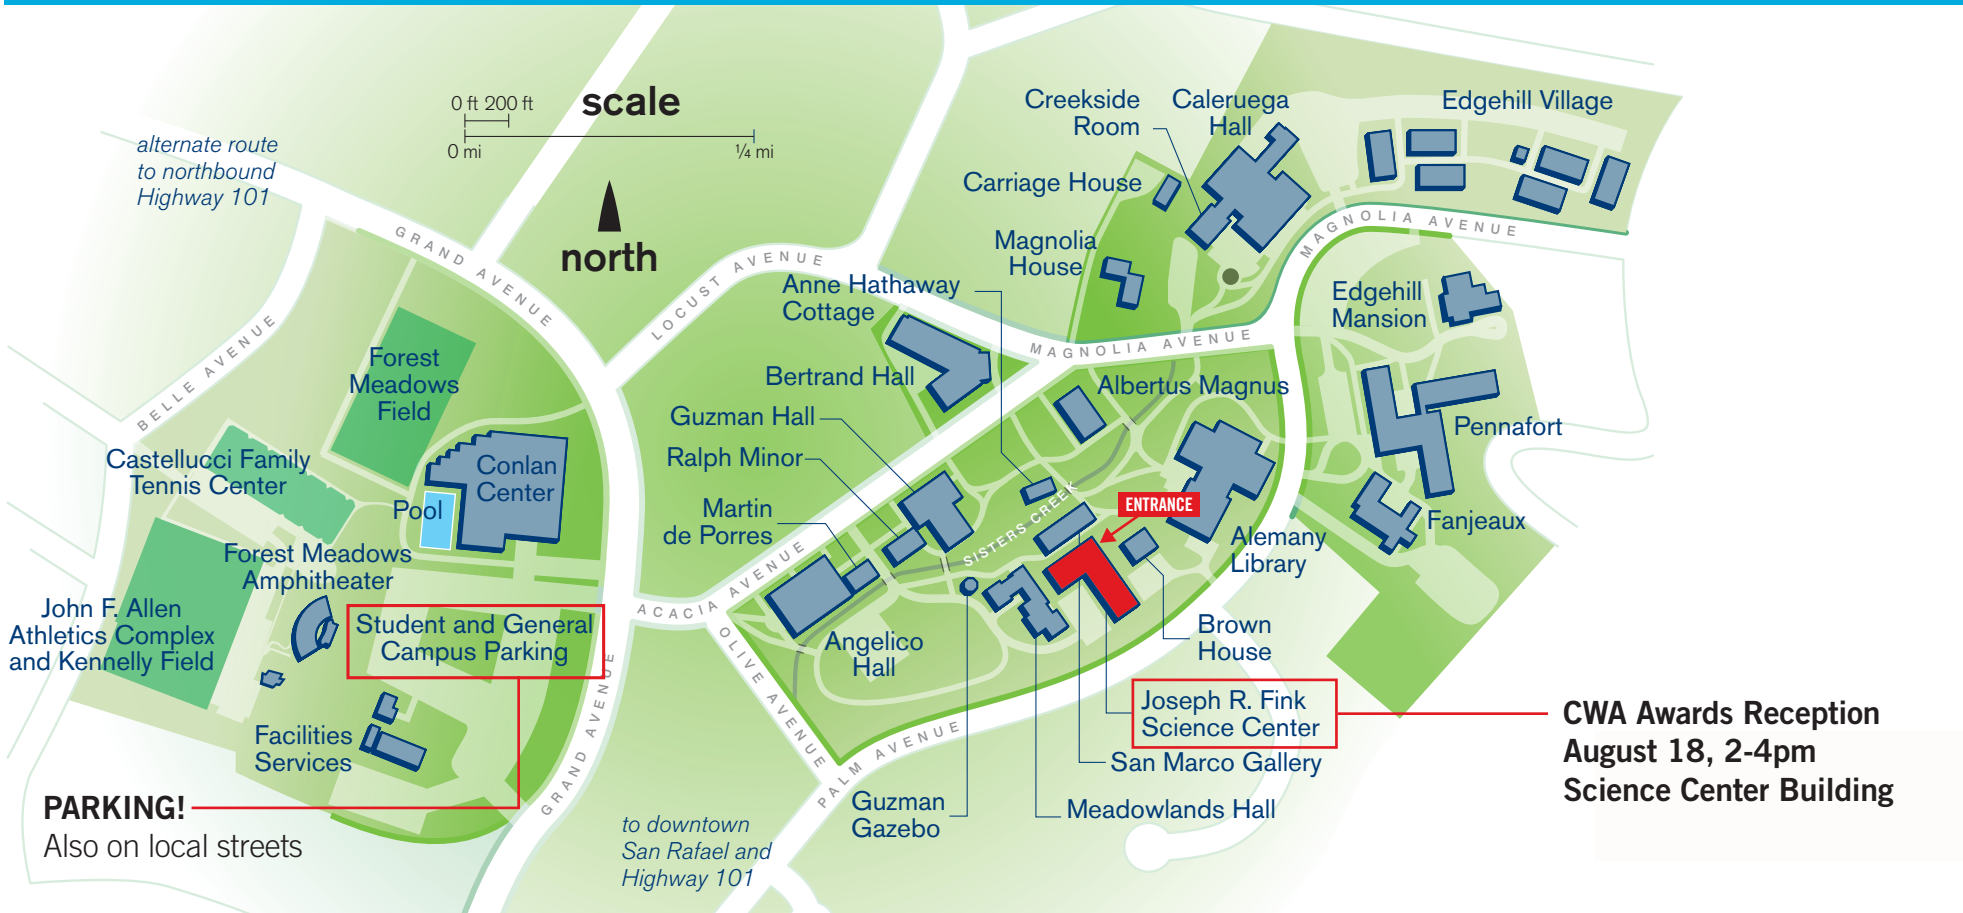

Campus Map and Directory

Academic Affairs	Guzman Hall	Business Services	Bertrand Hall	Health Center	Bertrand Hall	Security Desk	Bertrand Hall
Academic Support Services	Bertrand Hall	Campus Ministry	Edgehill Mansion	Housing Office (Residential Life)	Pennafort Hall	Service-Learning	Fanjeaux Hall
Admissions	Magnolia House	Career Services	Edgehill Mansion	Human Resources	Carriage House	Shield Room	Caleruega Hall
Advancement	Guzman Hall	Chapel	Edgehill Mansion	Information Technology	Ralph Minor	Student Life	Edgehill Mansion
Alumni Relations	Edgehill Mansion	Chilly's Café	Caleruega Hall	Mail Services	Bertrand Hall	Suzuki School of Music	Angelico Hall
Art Gallery	Aleman Library	Computer Labs	Aleman Library	Marketing	Bertrand Hall	Swimming Pool	Conlan Center
School of Liberal Arts and Education	Angelico Hall	Counseling Services	Bertrand Hall	Nursing Labs	Meadowlands Hall	Teaching and Learning Center	Bertrand Hall
ASDU (Associated Students of Dominican University of California)	Fanjeaux Hall	Creekside Room	Caleruega Hall	Osher Lifelong Learning Institute	Anne Hathaway Cottage	Weight Room/Multipurpose Room	Conlan Center
Athletics Offices	Conlan Center	Financial Aid	Pennafort Hall	President	Guzman Hall		
The Epicurean Group	Caleruega Hall	Guzman Lecture Hall	Bertrand Hall	Communications	Bertrand Hall		
Bookstore	Fanjeaux Hall	Gymnasium	Conlan Center	Purchasing	Bertrand Hall		
Barowsky School of Business	Bertrand Hall	School of Health and Natural Sciences	Meadowlands Hall	Registrar	Bertrand Hall		
				Residence Halls	Edgehill Village, Fanjeaux, and Pennafort