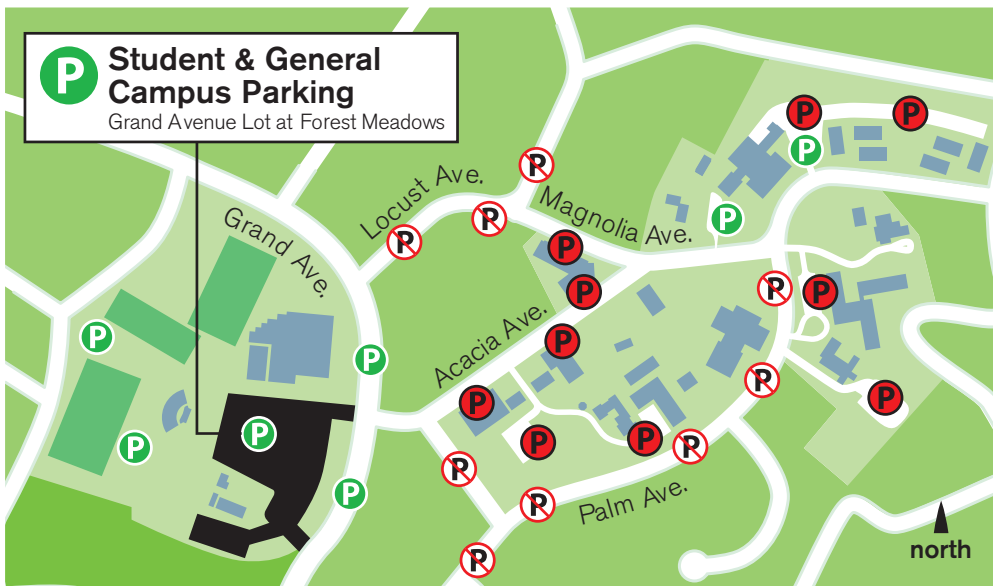

Parking Map

free permit only residential (no parking)

Public Transportation

to
San Rafael
Transit
Center

from San Francisco Airport 415-461-4222 www.marinairporter.com
Marin Airporter buses leave from the lower level on the hour and the half-hour from 5:00 a.m. to midnight every day and stop at the San Rafael Transit Center.

from Oakland Airport 707-837-8700 www.airportexpressinc.com
Airport Express buses leave every other hour on the even hour from 6:00 a.m. to midnight every day and stop at the San Rafael Transit Center.

by Bus 415-455-2000 www.goldengatetransit.org
Golden Gate Transit provides service to the San Rafael Transit Center from points in San Francisco, Sonoma, and Marin counties, and from Richmond and the El Cerrito BART Station in the East Bay.

from
San Rafael
Transit
Center
to
Dominican
Campus

by Bus 415-455-2000 www.goldengatetransit.org
Golden Gate Transit Bus 33 (San Rafael-Marin Civic Center) leaves hourly from 7:55 a.m. to 4:55 p.m., Monday through Friday (except holidays). It stops at the corner of Grand and Acacia Avenues.

by Taxi **Belaire Cab** 415-456-1313 **Radio Cab** 415-485-1234
Taxi service is available at the San Rafael Transit Center taxi stand.

by Foot
The Campus is about a mile from the San Rafael Transit Center. Go east on Third Street, turn left on Grand Avenue and proceed to Acacia.