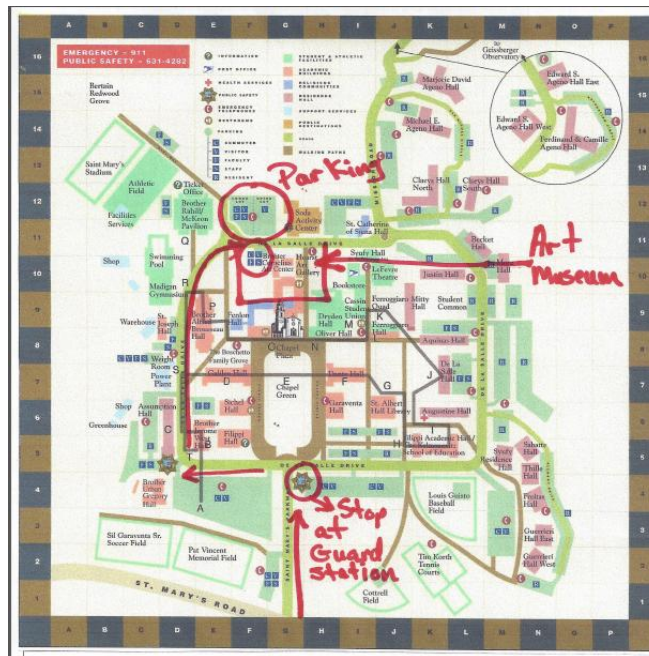

Saint Mary's College of California June 17, 10 am to 1 pm

1928 Saint Mary's Road, Moraga, CA 94575 (925) 631-4000

This is a [google map](#) for directions. Here's a [printable map](#) of the campus.

- Beautiful white buildings with tile roofs.
- You will see gardens, flowers, people, buildings, fountains, and statues.
- Roam the campus and paint where you want, meet at the Museum of Art at 1pm
- Bag lunch, eat while you paint or near the Museum at 1pm
- There is a campus café if you would like to purchase your lunch.

WHERE TO MEET

Turn left at the guard station then go right and drive to the parking area near the art museum to meet at 10 am. Then we can paint anywhere on campus and come back to the art museum to meet and share and discuss our paintings. See this map that shows the museum and parking.

DIRECTIONS AND PARKING

- Directions: <http://www.stmarys-ca.edu/about-smc/the-campus/getting-here-getting-around>
- We don't need to stop at the guard station for a parking pass on a Saturday.
- More parking info: <http://www.stmarys-ca.edu/public-safety/parking-permits-policies>
- This is a page about the [history of the College](#).